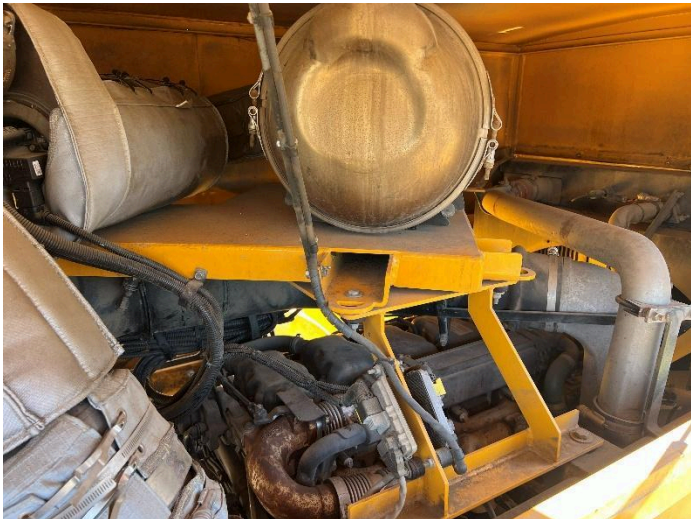

# Kodiak Used Equipment

2019 LMSC 4444

Year: 2019

Drive engine: Detroit Scania DC9

Transmission: Belt Drive

Cute: Rotating Directional Chute

Capacity: 4000 Ton Per Hour

Condition: Used

Notes: Took this unit on trade and we replaced the clutch and belt drive. Blower works well and the unit runs well. It is reliable and ready to blow snow. It comes with a bolt on front push bar.

Price: \$190K or available as rental unit